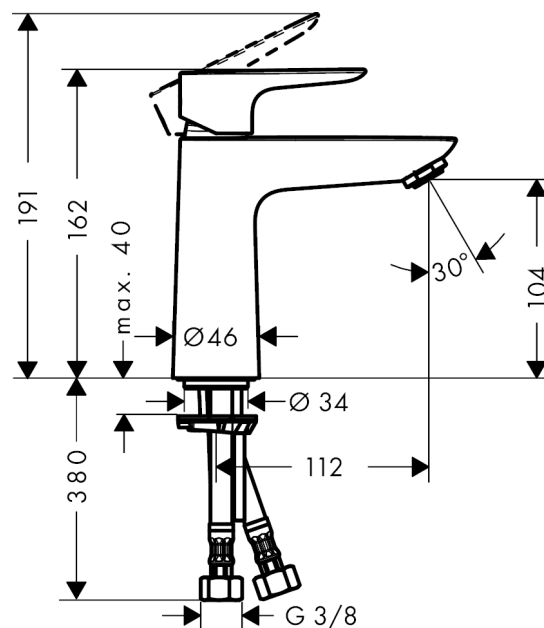

Talis E
Single lever basin mixer 110 CoolStart without pop-up waste
 Surfaces: **chrome** Art. no. : **71714000**

Description

product features

- ComfortZone 110 provides space for greater freedom of movement
- spout 112 mm long
- normal spray
- flow rate 5 l/min at 3 bar
- deck mounted
- ceramic cartridge
- maximum temperature can be adjusted on installation
- without waste
- QuickClean technology for easy limescale removal

Article Details

Price excl. VAT

£ 96.67

Technology

Product image

Scale drawing

Flowchart